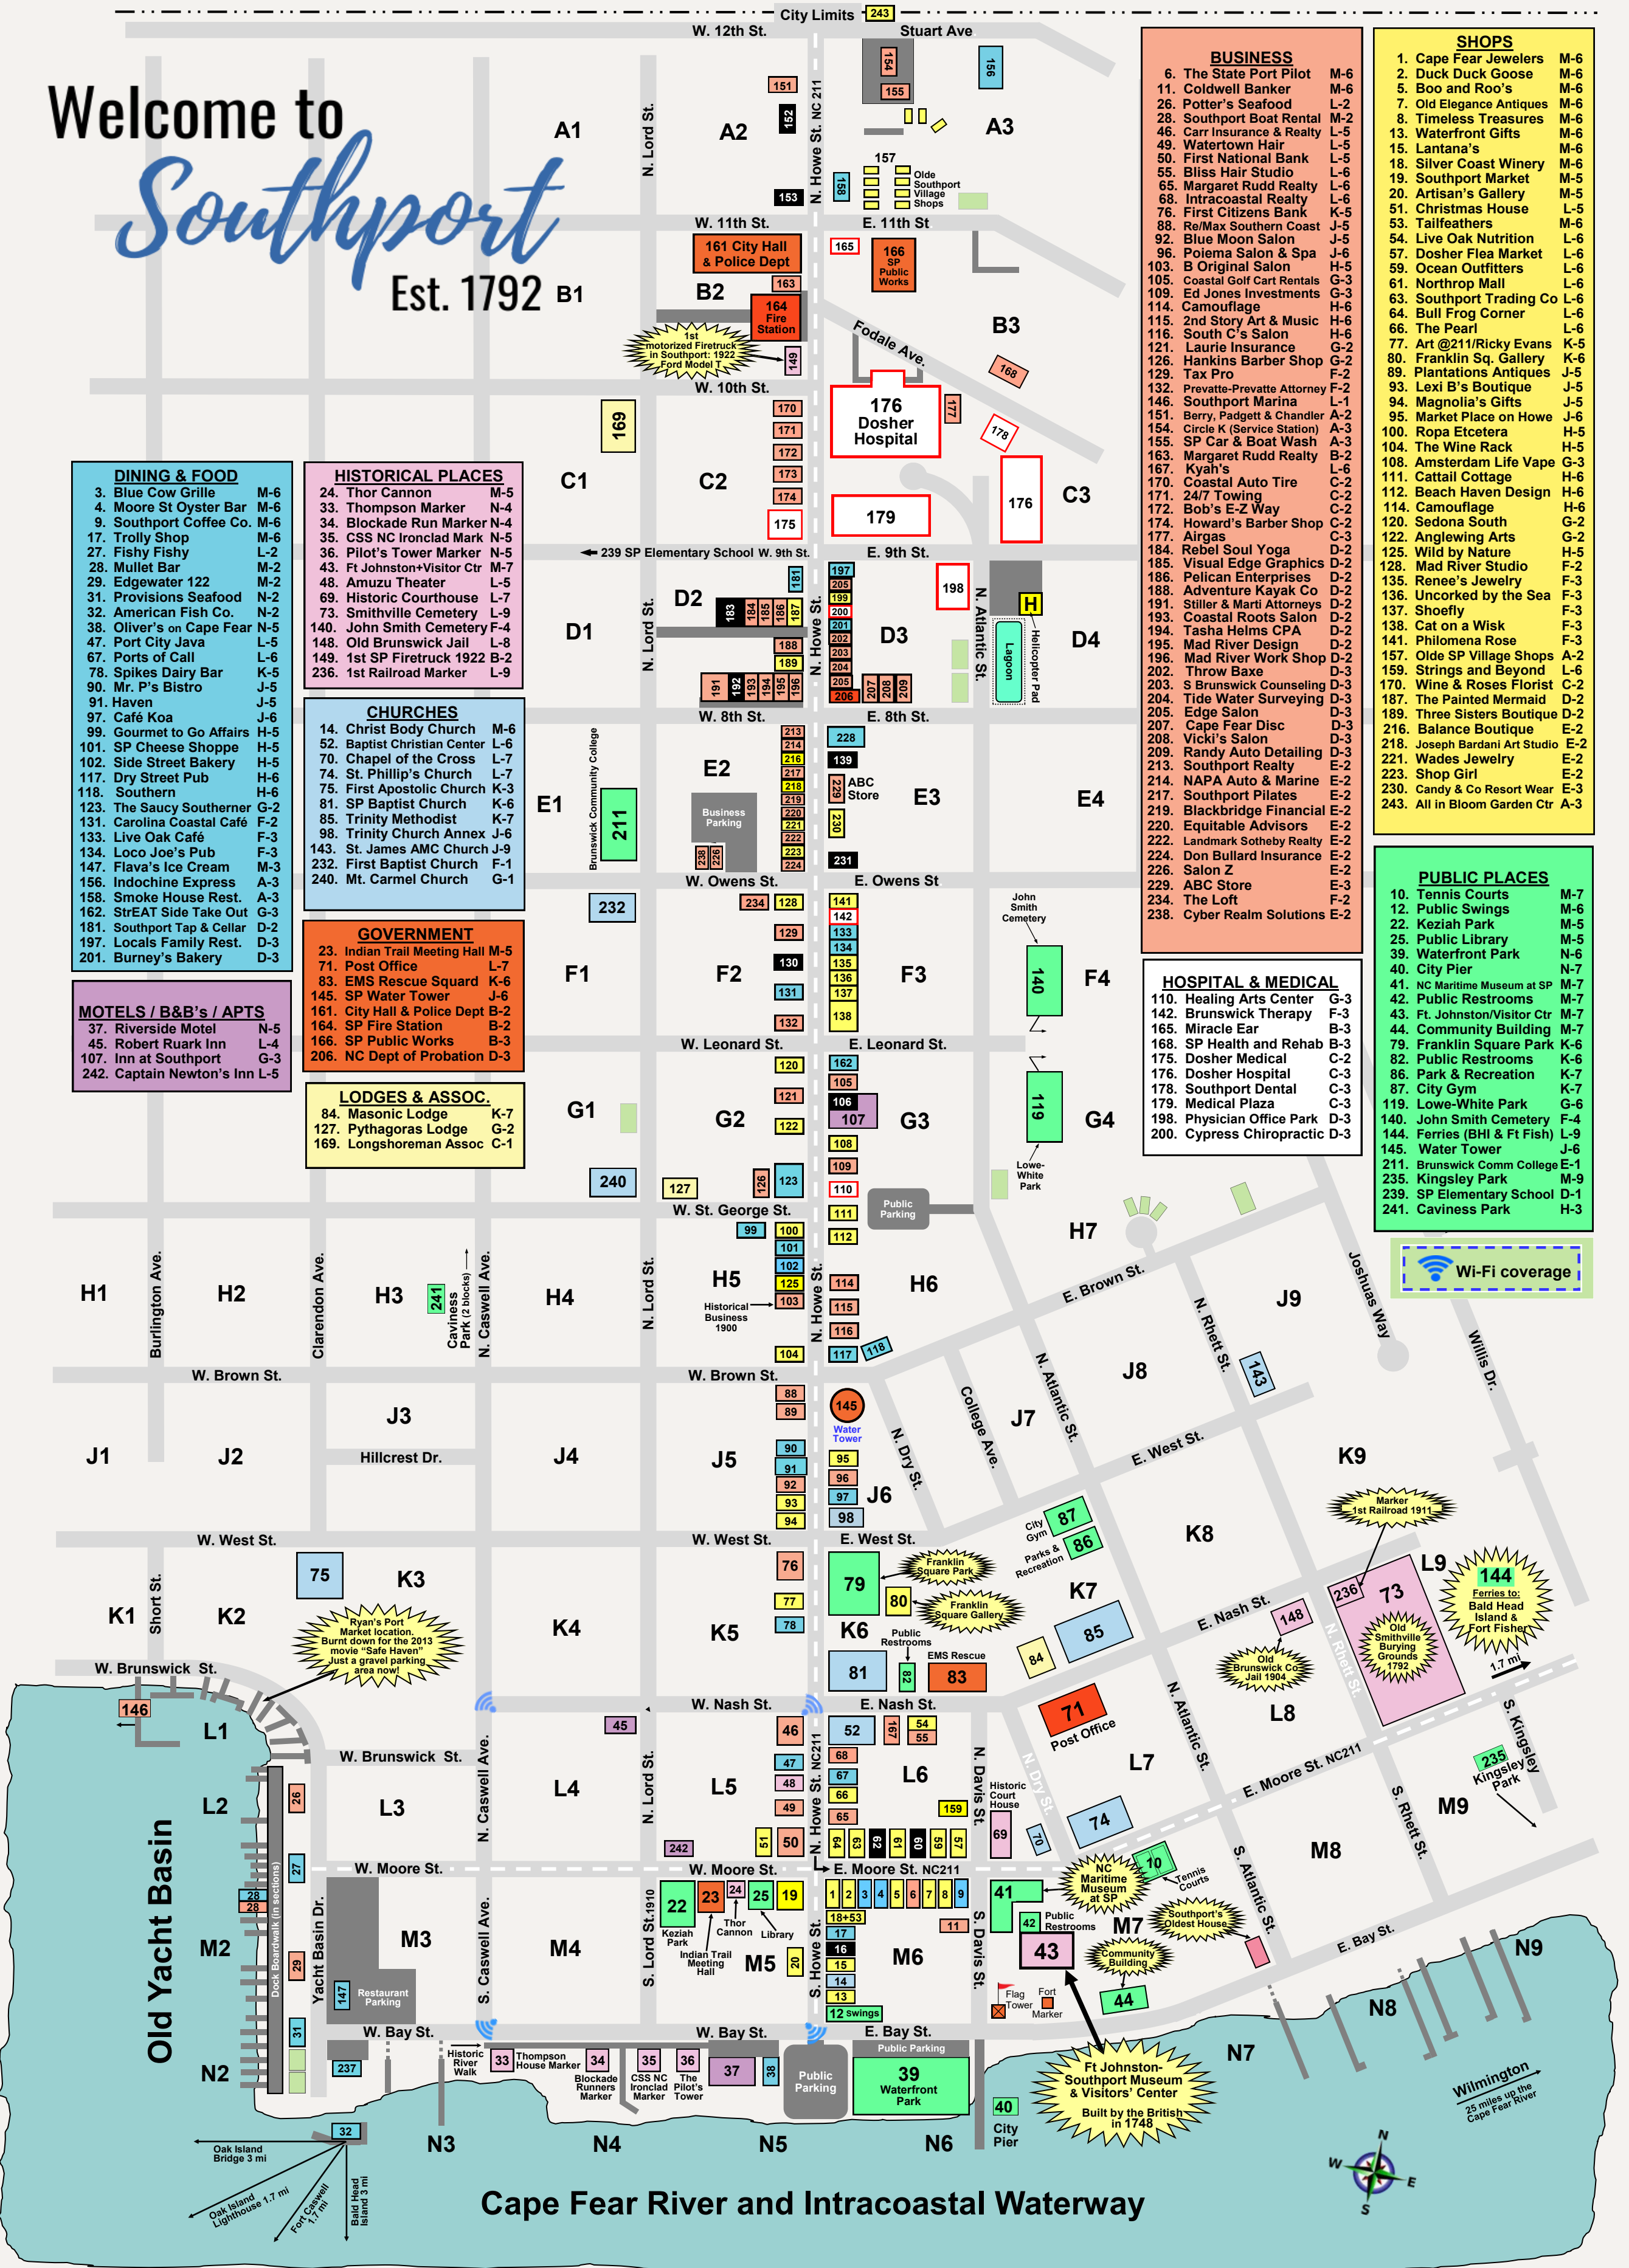

1. ### PUBLIC PLACES
10. Tennis Courts M-7
  12. Public Swings M-6
  22. Keziah Park M-5
  25. Public Library M-5
  39. Waterfront Park N-6
  40. City Pier N-7
  41. NC Maritime Museum at SP M-7
  42. Public Restrooms M-7
  43. Ft. Johnston/Visitor Ctr M-7
  44. Community Building M-7
  79. Franklin Square Park K-6
  82. Public Restrooms K-6
  86. Park & Recreation K-7
  87. City Gym K-7
  119. Lowe-White Park G-6
  140. John Smith Cemetery F-4
  144. Ferries (BHI & Ft Fish) L-9
  145. Water Tower J-6
  211. Brunswick Comm College E-1
  235. Kingsley Park M-9
  239. SP Elementary School D-1
  241. Caviness Park H-3

1. ### HOSPITAL & MEDICAL
110. Healing Arts Center G-3
  142. Brunswick Therapy F-3
  165. Miracle Ear B-3
  168. SP Health and Rehab B-3
  175. Doshier Medical C-2
  176. Doshier Hospital C-3
  178. Southport Dental C-3
  179. Medical Plaza C-3
  198. Physician Office Park D-3
  200. Cypress Chiropractic D-3

Cape Fear River and Intracoastal Waterway