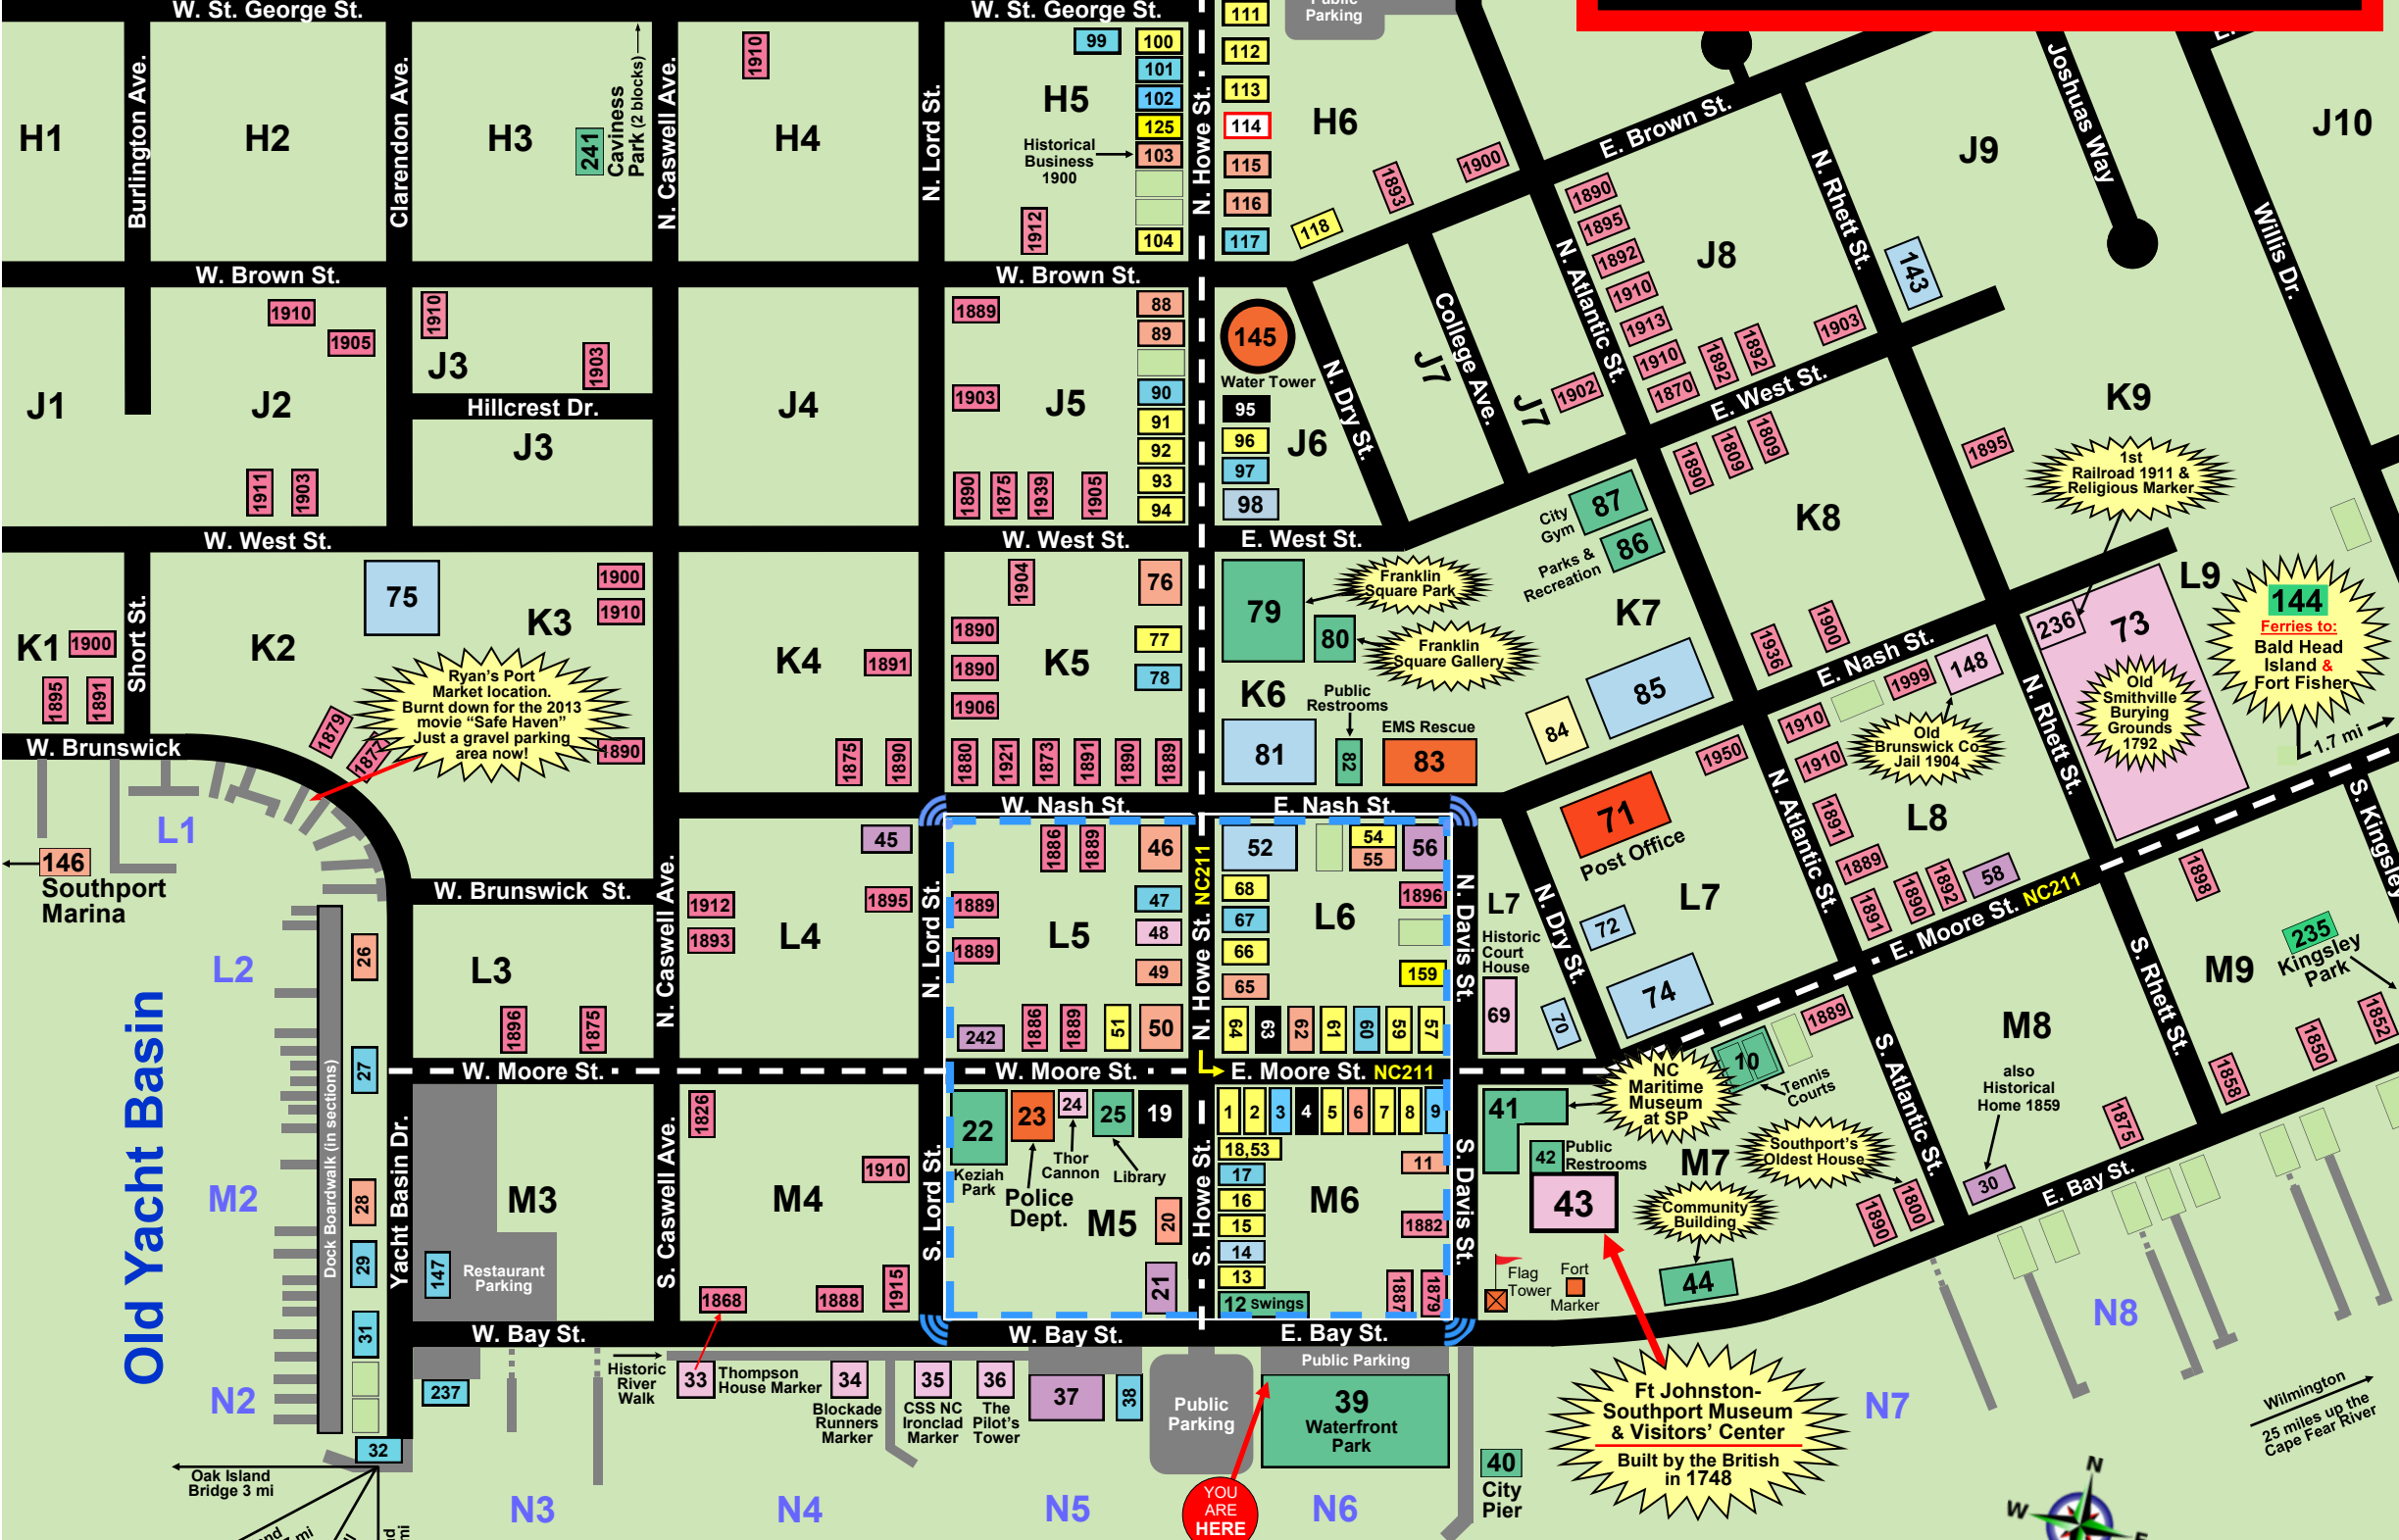

Cape Fear River and Intracoastal Waterway