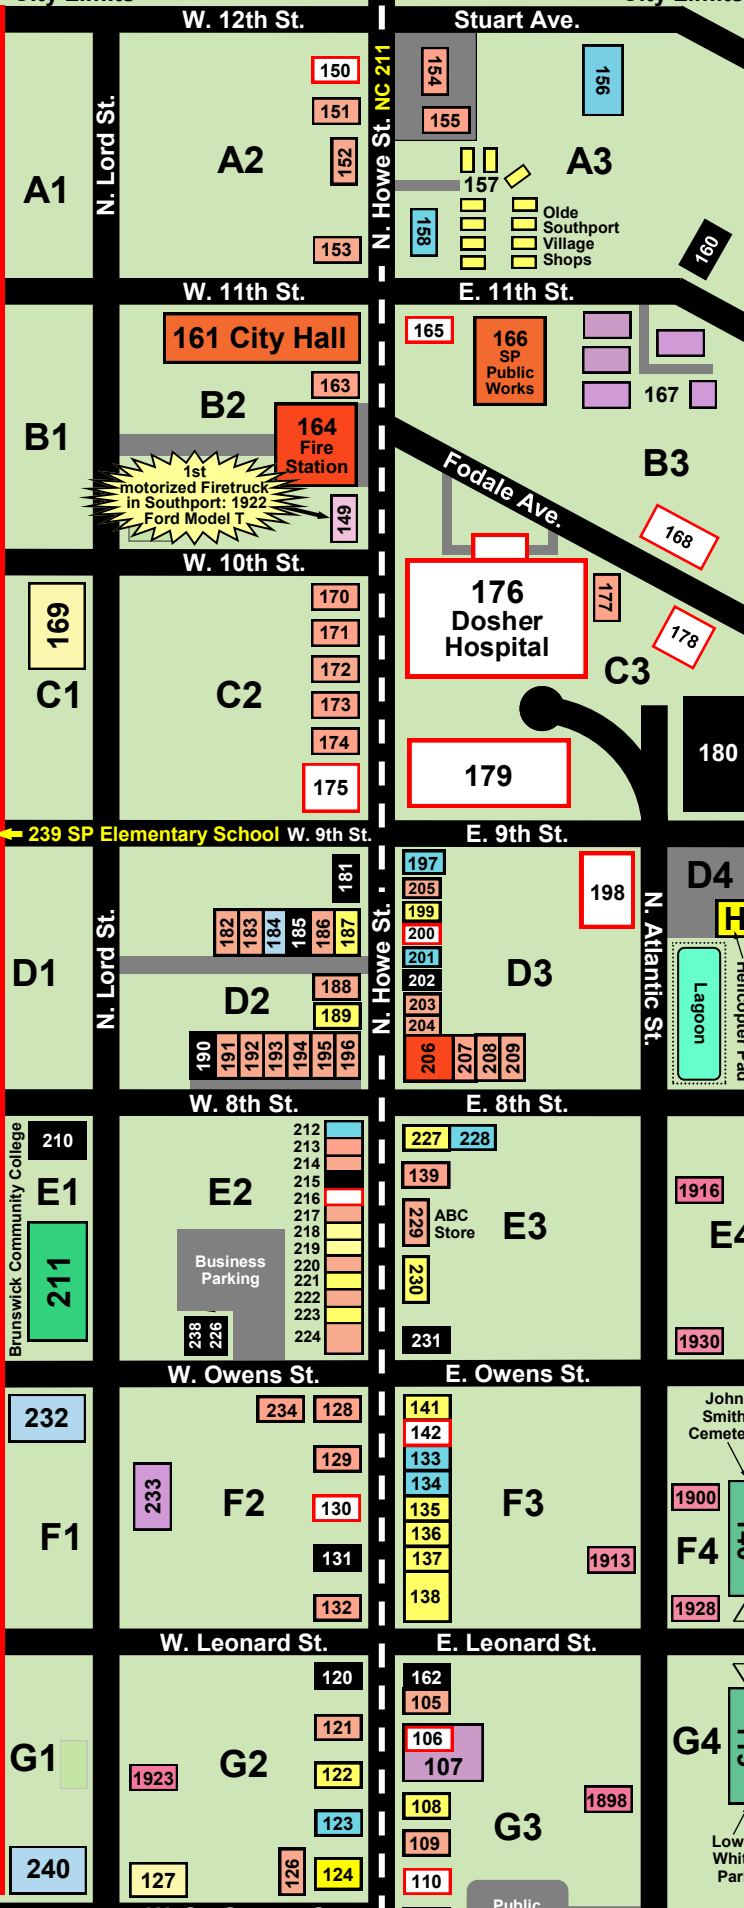

1. ### DINNING & FOOD
3. Blue Cow Grille M-6
  9. Moore Street Market M-6
  17. Trolley Shop M-6
  27. Fishy Fishy L-2
  29. Yacht Basin Eatery M-2
  31. Provisions Seafood N-2
  32. American Fish Co. N-2
  38. Oliver's on Cape Fear N-5
  47. Port City Java L-5
  60. Thai Peppers Rest. L-6
  67. Ports of Call L-6
  78. Spikes Dairy Bar K-5
  90. Mr. P's Bistro J-5
  97. Café Koa J-6
  99. Gourmet to Go Affairs H-5
  101. SP Cheese Shoppe H-5
  102. Side Street Bakery H-5
  117. Dry Street Pub H-6
  123. All American Grill G-2
  133. Live Oak Café F-3
  134. Loco Joe's Rest. F-3
  147. Flava's Ice Cream M-3
  156. Forget Me Not Thai Hibachi A-3
  158. Smoke House Rest. A-3
  197. Locals Family Rest. D-3
  201. Burney's Bakery D-3
  212. Taylor Café & Catering E-2
  237. Frying Pan Rest. N-3

1. ### GOVERNMENT
23. SP Police Department M-5
  71. Post Office L-7
  83. Fire Dept Downtown K-6
  145. SP Water Tower J-6
  161. City Hall B-2
  164. Fire Station B-2
  166. Public Works B-3
  206. NC Dept of Probation D-3

1. ### HISTORICAL PLACES
24. Thor Cannon M-5
  33. Thompson Marker N-4
  34. Blockade Run Marker N-4
  35. CSS NC Ironclad Mark N-5
  36. Pilot's Tower Marker N-5
  43. Ft Johnston+Visitor Ctr M-7
  48. Amuzu Theater L-5
  69. Historic Courthouse L-7
  73. Smithville Cemetery L-9
  140. John Smith Cemetery F-4
  148. Old Brunswick Jail L-8
  149. 1st SP Firetruck 1922 B-2
  236. Railroad/Relig Marker L-9

1. ### HISTORIC HOMES
2. This map has 95 Historic Homes represented by [1816] indicating the year the home was built. The oldest home was built in 1800 located in grid M-7.

1. ### HOSPITAL & MEDICAL
106. River Sound Massage G-3
  110. Healing Arts Center G-3
  114. Wilmington Hearing H-6
  130. SP Massage & Foot Retreat F-2
  142. Brunswick Therapy F-3
  150. Anti-Aging by the Sea A-2
  165. Miracle Ear B-3
  168. Ocean Trail Care B-3
  175. Doshier Medical C-2
  176. Doshier Hospital C-3
  178. Southport Dental C-3
  179. Medical Plaza C-3
  198. Physician Office Park D-3
  200. Cypress Chiropractic D-3
  216. Dr. L.C. Hammond E-2

1. ### LODGES & ASSOC.
84. Masonic Lodge K-7
  127. Pythagoras Lodge G-2
  169. Longshoemen Assoc C-1

1. ### MOTELS / B&B's / APTS
21. Riverview Inn M-5
  30. The Brunswick Inn M-8
  37. Riverside Motel N-5
  45. Robert Ruark Inn L-4
  56. Southport Inn L-6
  58. Bell-Clemmons B&B L-8
  107. Inn at River Oaks G-3
  167. Brunswick Village Apt B-3
  233. Lord St. Apartments F-2
  242. Captain Newton's Inn L-5

1. ### PUBLIC PLACES
10. Tennis Courts M-7
  12. Public Swings M-6
  22. Keziah Park M-5
  25. Public Library M-5
  39. Waterfront Park N-6
  40. City Pier N-7
  41. NC Maritime Museum at SP M-7
  42. Public Restrooms M-7
  80. Franklin Sq. Gallery K-6
  82. Public Restrooms K-6
  86. Park & Recreation K-7
  87. City Gym K-7
  119. Lowe-White Park G-6
  140. John Smith Cemetery F-4
  144. Ferries (Bald & Ft Fish) L-9
  211. Brunswick College E-1
  215. Kingsley Park M-9
  239. SP Elementary School D-1
  241. Caviness Park H-3

1. ### SHOPS
1. Cape Fear Jewelers M-6
  2. Duck Duck Goose M-6
  5. Boo and Roo's M-6
  7. Old Elegance Antiques M-6
  8. Timeless Treasures M-6
  13. Waterfront Gifts M-6
  15. Lantana's M-6
  16. Jazzy Jane's Boutique M-6
  18. Silver Coast Winery M-6
  51. Christmas House L-5
  53. Tailfeathers M-6
  54. Live Oak Nutrition L-6
  57. Doshier Flea Market L-6
  59. Ocean Outfitters L-6
  61. Northrop Mall L-6
  64. Bull Frog Corner L-6
  66. Deborah's Place L-6
  68. Cattail Cottage L-6
  77. Art @211/Ricky Evans K-5
  91. Post Fabrics & Interiors J-5
  92. DOC Meridian Winery J-5
  93. Lexi B's Boutique J-5
  94. Magnolia's Gifts J-5
  95. Vacant J-6
  96. Beach Designs J-6
  100. Ropa Etcetera H-5
  104. The Wine Rack H-5
  108. Shops 424 Howe G-3
  111. Rebecca's H-6
  112. Rebecca's H-6
  113. Grafing Artist H-6
  118. Wild Bird & Garden H-6
  122. Angling Arts G-2
  124. Coastal Living Décor G-2
  125. Wild by Nature H-5
  135. Renee's Jewelry F-3
  136. Uncorked by the Sea F-3
  137. Shoefly F-3
  138. Cat on a Wisk F-3
  141. Gatehouse(Messha Co) F-3
  157. Olde SP Village Shops A-2
  159. Strings and Beyond L-6
  187. The Painted Mermaid D-2
  189. Three Sisters Boutique D-2
  199. Artshak Studio D-3
  218. Vitamin Sea E-2
  219. Sole Searching E-2
  221. Wades Jewelry E-2
  223. Shop Girl E-2
  227. Pointbreak Surf Shop E-3
  230. Candy & Co Resort Wear E-3

VACANCIES

White Number in Black Box 181

Wi-Fi coverage

For Updated Map Information go to: www.southportnc.org